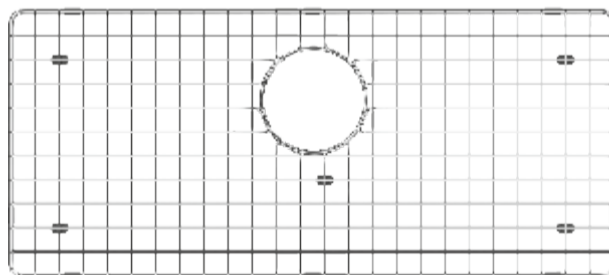

Accessories along with Era

Utterly smart, utterly sleek, utterly futuristic Nirali launches Expell to carve out new profiles in kitchen sinks. Simply an art-piece combined with trendy geometric shape, rugged, heavy-duty performance in Satin finish. Each bowl with single-line sharp bend and angularity for the right slope. Expell captures it with elegance and functionality.

Expell Range Features

- AISI 304 Quality
- Satin Finish
- Bigger Deeper Bowl
- 1.2 mm Thick

- Era model comes with 15 mm border