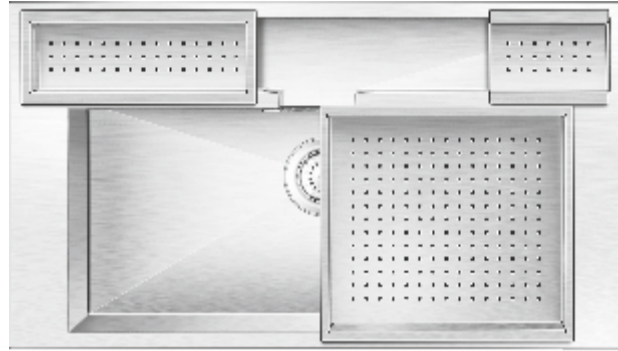

Era

Overall Size	Big Bowl Size	Small Bowl Size
915 mm x 514 mm 36 inch x 20 inch	736 x 330 x 230 mm 29 x 13 x 9 inch	864 x 109 x 103 mm 34 x 4¼ x 4 inch

Finishes

Glossy <input checked="" type="checkbox"/>	Satin <input checked="" type="checkbox"/>	Hairline Satin <input checked="" type="checkbox"/>	Anti-scratch <input checked="" type="checkbox"/>
--	---	--	--

Accessories along with Era

Utterly smart, utterly sleek, utterly futuristic Nirali launches Expell to carve out new profiles in kitchen sinks. Simply an art-piece combined with trendy geometric shape, rugged, heavy-duty performance in Satin finish. Each bowl with single-line sharp bend and angularity for the right slope. Expell captures it with elegance and functionality.

Expell Range Features

- AISI 304 Quality
- Satin Finish
- Bigger Deeper Bowl
- 1.2 mm Thick

- Era model comes with 15 mm border