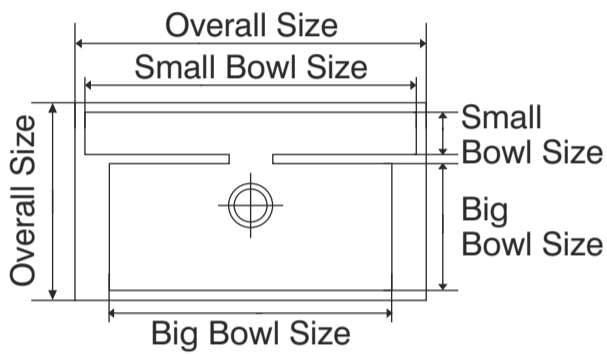

Era

Overall Size	Big Bowl Size	Small Bowl Size
915 mm x 514 mm 36 inch x 20 inch	736 x 330 x 230 mm 29 x 13 x 9 inch	864 x 109 x 103 mm 34 x 4¼ x 4 inch

Finishes

Glossy <input checked="" type="checkbox"/>	Satin <input checked="" type="checkbox"/>	Hairline Satin <input checked="" type="checkbox"/>	Anti-scratch <input checked="" type="checkbox"/>
--	---	--	--

Expell Range Features

- AISI 304 Quality
- Satin Finish
- Bigger Deeper Bowl
- 1.2 mm Thick

- Era model comes with 15 mm border