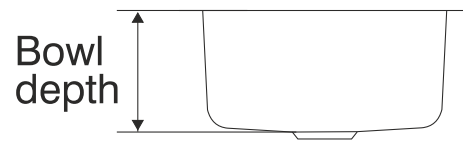

Omni

Overall Size	Bowl Size	Finishes		
Big 510 mm x 510 mm 20 inch x 20 inch	460 x 460 x 230 mm 18 x 18 x 9 inch	Glossy <input checked="" type="checkbox"/>	Satin <input checked="" type="checkbox"/>	Anti-scratch <input checked="" type="checkbox"/>
Small 460 mm x 460 mm 18 inch x 18 inch	410 x 410 x 230 mm 16 x 16 x 9 inch	Glossy <input checked="" type="checkbox"/>	Satin <input checked="" type="checkbox"/>	Anti-scratch <input checked="" type="checkbox"/>
Mini 410 mm x 410 mm 16 inch x 16 inch	355 x 355 x 200 mm 14 x 14 x 8 inch	Glossy <input checked="" type="checkbox"/>	Satin <input checked="" type="checkbox"/>	Anti-scratch <input type="checkbox"/>

Silent Square Range Features

- 1 mm Thickness.
- AISI 304 Grade Stainless Steel.
- Reduces unwanted sound.
- Improves heat retention in winter.
- Helps maintain water temperature.
- Acts as a barrier to condensation.
- Reduces vibration from dishes and running water for quiet performance.