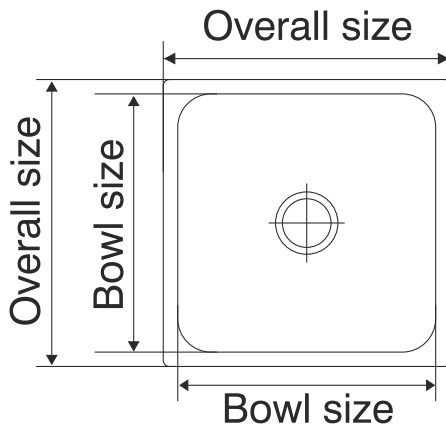

Omni

Overall Size	Bowl Size	Finishes		
Big 510 mm x 510 mm 20 inch x 20 inch	460 x 460 x 230 mm 18 x 18 x 9 inch	Glossy <input checked="" type="checkbox"/>	Satin <input checked="" type="checkbox"/>	Anti-scratch <input checked="" type="checkbox"/>
Small 460 mm x 460 mm 18 inch x 18 inch	410 x 410 x 230 mm 16 x 16 x 9 inch	Glossy <input checked="" type="checkbox"/>	Satin <input checked="" type="checkbox"/>	Anti-scratch <input checked="" type="checkbox"/>
Mini 410 mm x 410 mm 16 inch x 16 inch	355 x 355 x 200 mm 14 x 14 x 8 inch	Glossy <input checked="" type="checkbox"/>	Satin <input checked="" type="checkbox"/>	Anti-scratch <input type="checkbox"/>

Silent Square Range Features

- 1 mm Thickness.
- AISI 304 Grade Stainless Steel.
- Reduces unwanted sound.
- Improves heat retention in winter.
- Helps maintain water temperature.
- Acts as a barrier to condensation.
- Reduces vibration from dishes and running water for quiet performance.