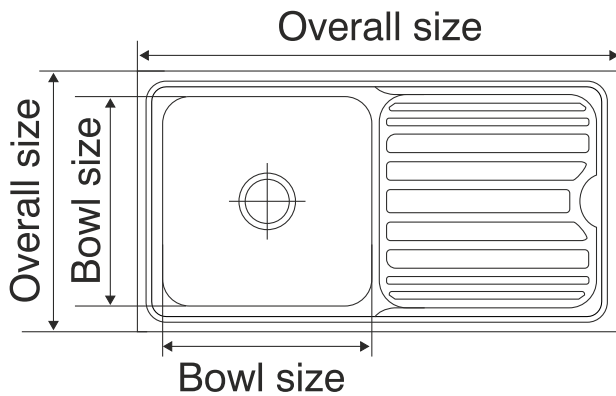

# Olympia

Overall Size	Bowl Size	Finishes		
<b>Small</b> 950 mm x 510 mm 37½ inch x 20 inch	410 x 410 x 230 mm 16 x 16 x 9 inch	Glossy <input checked="" type="checkbox"/>	Satin <input checked="" type="checkbox"/>	Anti-scratch <input checked="" type="checkbox"/>
<b>Mini</b> 815 mm x 455 mm 32 inch x 18 inch	355 x 355 x 200 mm 14 x 14 x 8 inch	Glossy <input checked="" type="checkbox"/>	Satin <input checked="" type="checkbox"/>	Anti-scratch <input type="checkbox"/>

## Silent Square Range Features

- 1 mm Thickness.
- AISI 304 Grade Stainless Steel.
- Reduces unwanted sound.
- Improves heat retention in winter.
- Helps maintain water temperature.
- Acts as a barrier to condensation.
- Reduces vibration from dishes and running water for quiet performance.