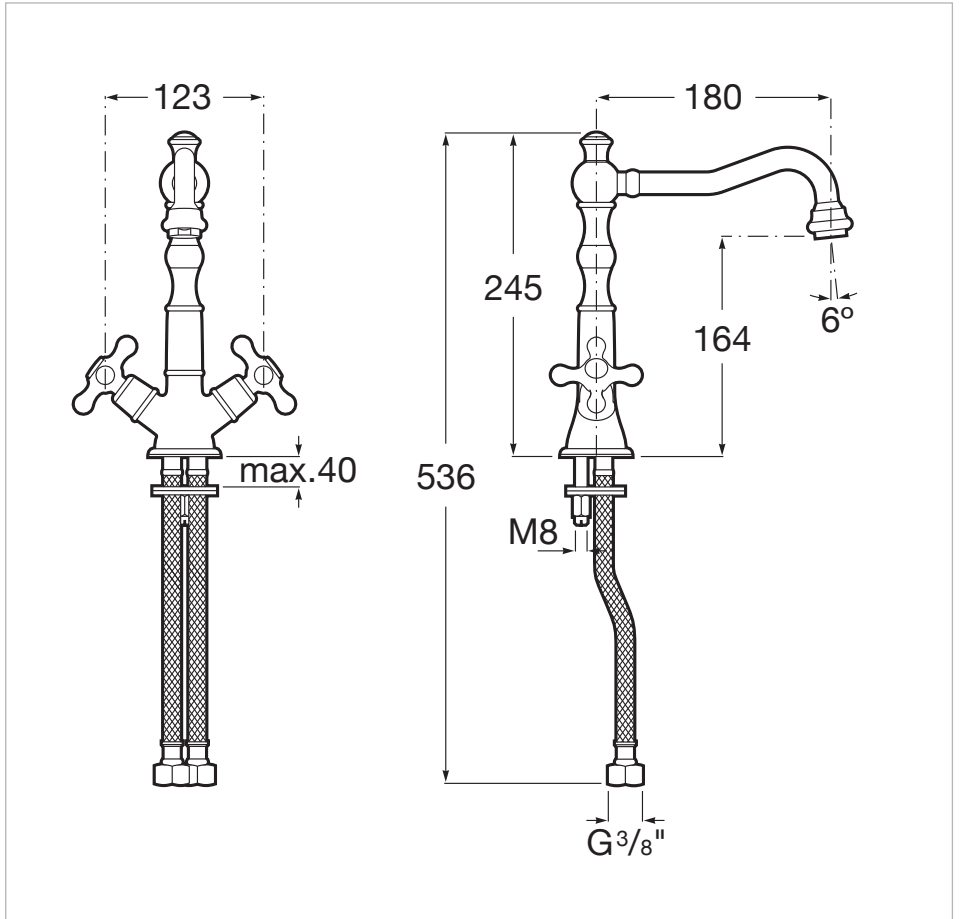

Smooth body high-neck basin mixer with swivel spout and click clack waste

Application place: Basin
 Installation type: Deck-mounted

Technical drawings

Carmen is a tribute to one of Roca's most iconic basins of the 1940s, which comes back with a clear vintage character to become a vitreous china and furniture collection with the latest innovations in the design of bathroom spaces.