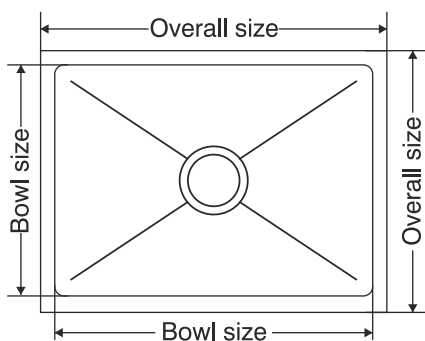

Maxell

Overall Size	Bowl Size
535 mm x 460 mm 21 inch x 18 inch	460 x 410 x 230 mm 18 x 16 x 9 inch

Finishes

Glossy <input checked="" type="checkbox"/>	Satin <input checked="" type="checkbox"/>	Hairline Satin <input checked="" type="checkbox"/>	Anti-scratch <input checked="" type="checkbox"/>
--------------------------------------------	-------------------------------------------	----------------------------------------------------	--------------------------------------------------

Trust Nirali to be on top of innovation. Perfected with precision engineering, the Magnus range has value added features that makes the range one-of-a-kind. Specially designed edges to provide extra space for perfect utility & elegant look on the platform. 9" deep bowl to handle large vessels. A narrow slope and tapered side walls for easy cleaning.

Magnus Range Features

- Better look & utility
- AISI 304 Quality
- Satin Finish
- Bigger Deeper Bowl
- 1.2 mm Thick

Magnus range sinks are available in plain border only.

Magnus range sink-bowl have tapered side walls.