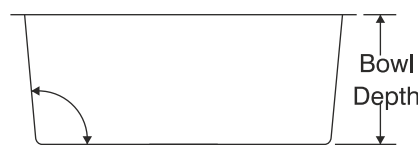

Maxell

Overall Size	Bowl Size
535 mm x 460 mm 21 inch x 18 inch	460 x 410 x 230 mm 18 x 16 x 9 inch

Finishes

Glossy <input checked="" type="checkbox"/>	Satin <input checked="" type="checkbox"/>	Hairline Satin <input checked="" type="checkbox"/>	Anti-scratch <input checked="" type="checkbox"/>
--------------------------------------------	-------------------------------------------	----------------------------------------------------	--------------------------------------------------

Trust Nirali to be on top of innovation. Perfected with precision engineering, the Magnus range has value added features that makes the range one-of-a-kind. Specially designed edges to provide extra space for perfect utility & elegant look on the platform. 9" deep bowl to handle large vessels. A narrow slope and tapered side walls for easy cleaning.

Magnus Range Features

- Better look & utility
- AISI 304 Quality
- Satin Finish
- Bigger Deeper Bowl
- 1.2 mm Thick

Magnus range sinks are available in plain border only.

Magnus range sink-bowl have tapered side walls.