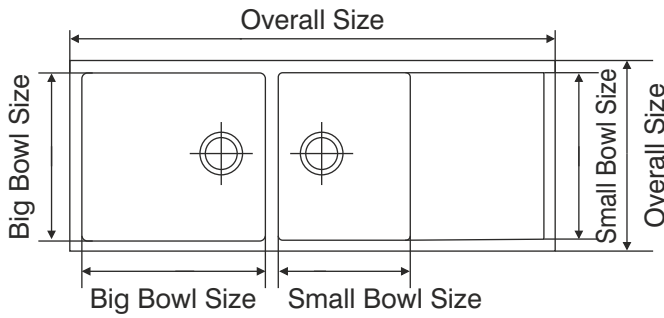

Ebony

Overall Size	Big Bowl Size	Small Bowl Size
1295 mm x 510 mm 51 inch x 20 inch	485 x 445 x 230 mm 19 x 17½ x 9 inch	350 x 445 x 230 mm 13¾ x 17½ x 9 inch

Finishes

Glossy <input checked="" type="checkbox"/>	Satin <input checked="" type="checkbox"/>	Hairline Satin <input checked="" type="checkbox"/>	Anti-scratch <input checked="" type="checkbox"/>
--	---	--	--

Utterly smart, utterly sleek, utterly futuristic Nirali launches Expell to carve out new profiles in kitchen sinks. Simply an art-piece combined with trendy geometric shape, rugged, heavy-duty performance in Satin finish. Each bowl with single-line sharp bend and angularity for the right slope. Expell captures it with elegance and functionality.

Expell Range Features

- AISI 304 Quality
- Satin Finish
- Bigger Deeper Bowl
- 1.2 mm Thick

Expell range sinks are available in plain border only.