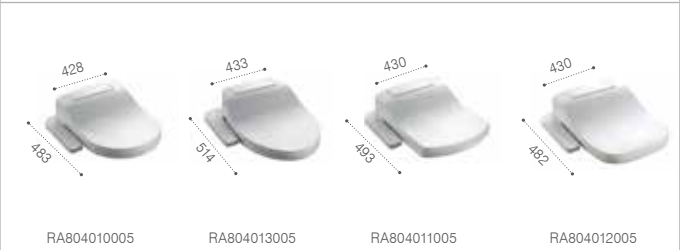

2.2 Basic version - L