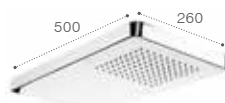

Wall-mounted shower head

Chrome
Ref. RF5A9878C00