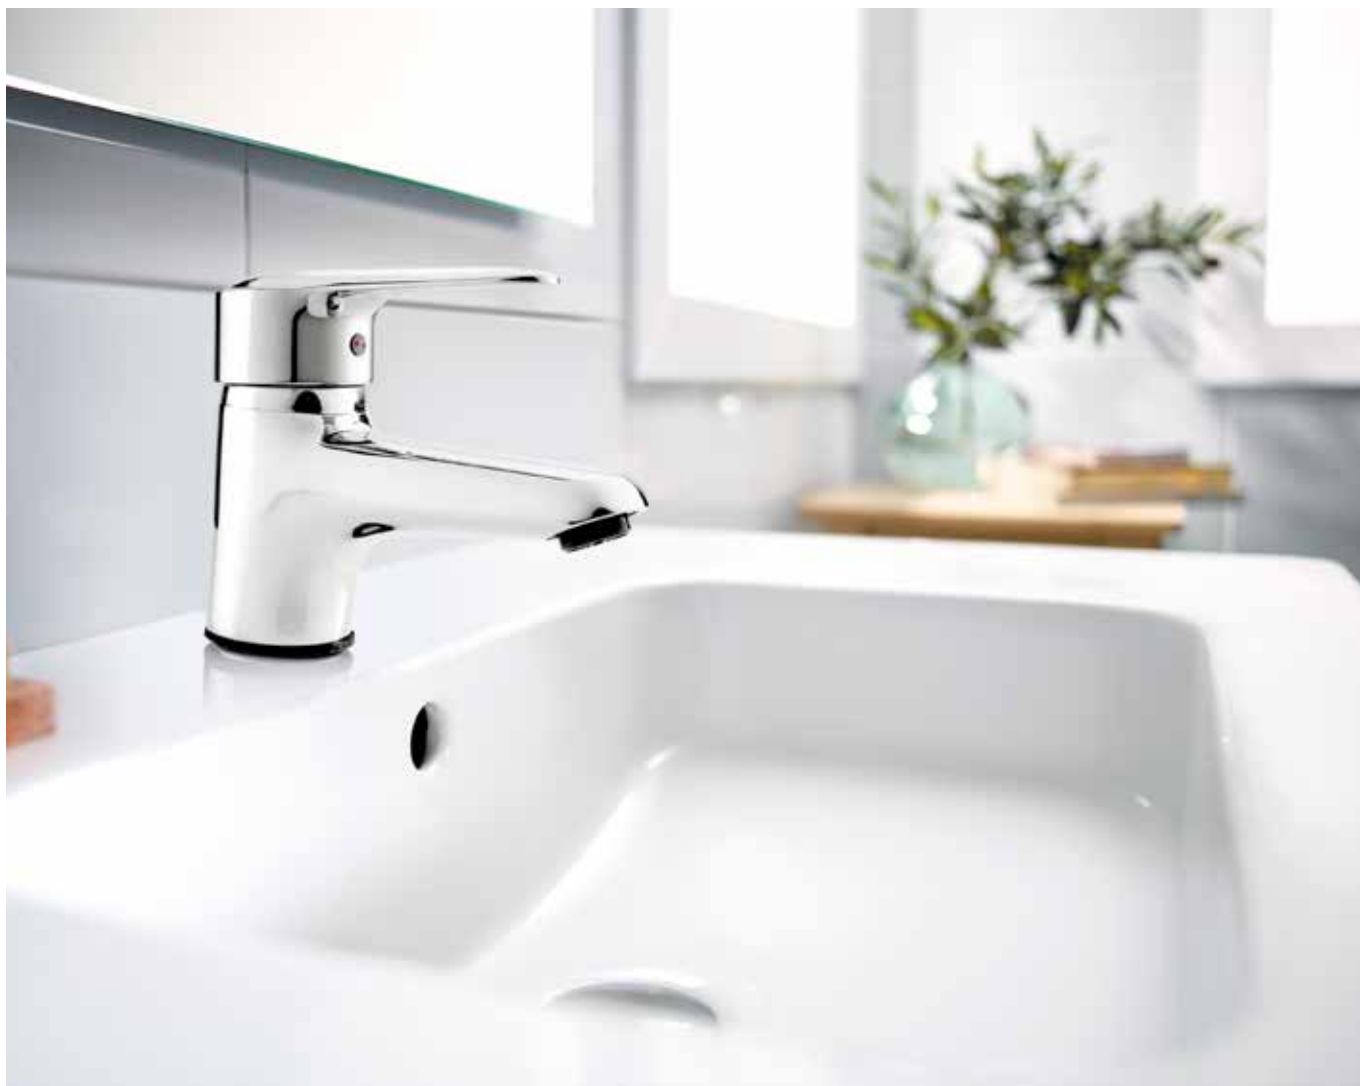

Soft-close seat and
cover (PP)
Ref. RE80P467001

Regular seat and
cover (PP)
Ref. RE80P466001

Nuba

Wall-hung basin

Ref. RS320435_0 Short pedestal
Ref. RS330430_0

Wall-hung WC

Open-rim WC pan
Ref. RS346430_0

(Includes soft-close seat & cover)