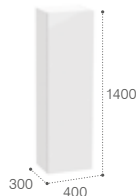

Column unit