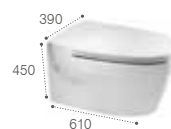

Wall-hung WC

Box-rim WC pan with fixing kit
Ref. RS346657000

Cushioned soft-close seat and cover (white)
Ref. RA801652F3T

Soft-close seat and cover (white)
Ref. RA801652004