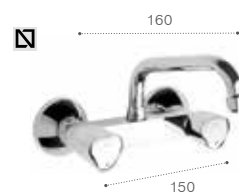

Wall-mounted kitchen and laundry sink mixer

Wall-mounted laundry sink mixer with upper swivel-spout and aerator Chrome.
Ref. RT5A7430C00

Etna®

Kitchen sink mixer

Single lever kitchen mixer with flexible hoses & swivel-spout Chrome
Ref. RT5A7B09C00

Kitchen sink mixer

Single lever kitchen mixer with flexible hoses & swivel-spout Matte White
Ref. RT5A7B09B00