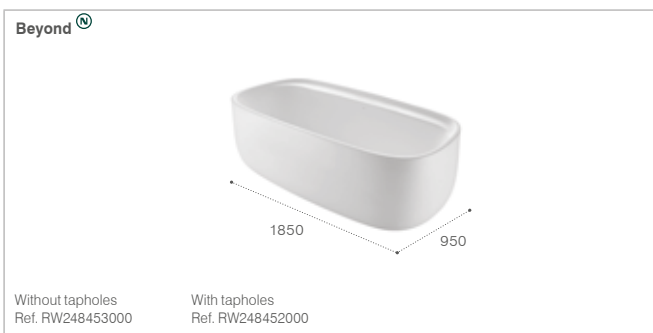

Zen/Hydro massage

Zen - Hydro massage Shower Enclosure*

1000X800
Ref. RW2H0425000

1200X800
Ref. RW2H0429000

BATH, WHIRLPOOLS & SPAS

Surfex®

Air & Water massage

Water massage