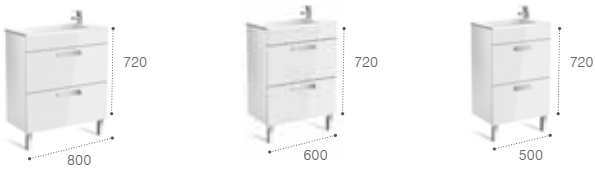

350 mm
Optional leg set (Chrome)
Ref. RA816764339

Furniture finishes

White
806

Ash
321

White/Ash
322

Debba

 Space-saving trap	 Optional side towel rail	 Reduced depth	 Soft close
--	---	--	---

Base unit drawer with basin