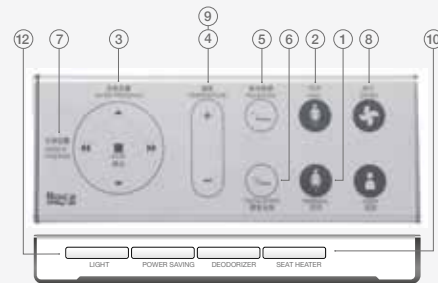

Smart Seat functions

	PREMIUM	BASIC
CLEANING	① Rear cleaning	●
	② Front cleaning	●
	③ Adjustable water pressure	5 LEVELS
	④ Adjustable water temperature	3 LEVELS
	⑤ Pulsating massage	●
	⑥ Oscillating massage	●
	⑦ Adjustable nozzle position	5 LEVELS
DRYER	Nozzle self-cleaning	●
	⑧ Dryer function	○
SEAT	⑨ Adjustable dryer temperature	3 LEVELS
	Soft-close	●
	Anti-bacterial	●
COMFORT	⑩ Adjustable temperature	3 LEVELS
	Seat sensor	●
OTHER	⑪ Deodoriser function	○
	⑫ Night light	○
TYPE	User setting	○
	Side panel	○
	Remote control	●
	Power saving	●
	Round	●
	Elongated	●
	Square	●
	Soft	●