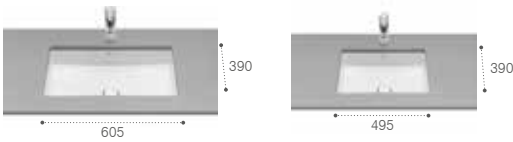

Under-countertop basin (N)

Fineceramic Basin
Ref. RS327535000

Fineceramic Basin
Ref. RS327536000