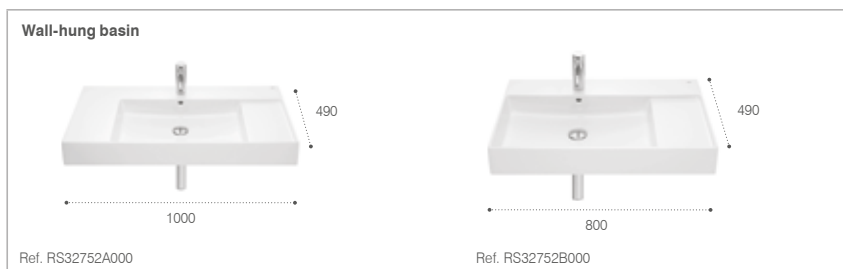

Dimensions in mm. LED mirror coming soon.