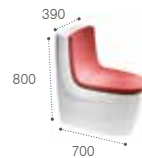

Close-coupled WC (Passion Red)

Box-rim WC pan with floor fixing kit
(moulded back-to-wall)
Ref. RS342657000

Cistern with 6/3 litre chrome
push button
Ref. RS341650000

Cushioned soft-close
seat & cover
Ref. RA801652F3T

Cushioned cistern front
Ref. RA80165AF3T