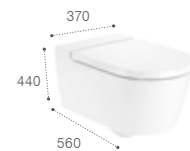

Inspira rimless wall-hung WC | Round

Rimless wall-hung
Ref. RS346527000

Soft-Close Seat and Cover
Ref. RA80152200B