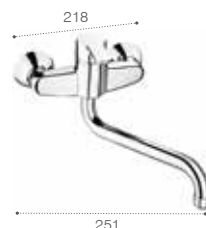

Kitchen mixer with lower swivel-spout

Wall-mounted kitchen mixer with lower swivel-spout and aerator and flexible supply connections. Chrome.
Ref. RT5A7609C00