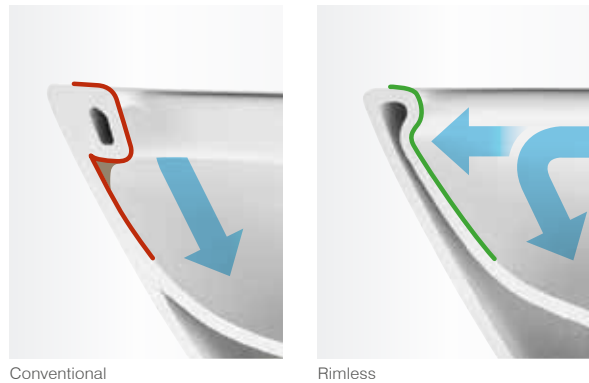

	
Soft close	4.5L 3L Flush

Rimless Toilets

Incorporating an advanced Rimless design, the Rimless toilet from Roca circulates water around the entire surface of the pan from a single flushing point achieving a better cleaning performance. Without any edges, holes or angles on the pan's surface, there is less area for bacteria build up making the Rimless hygienically optimal when compared with conventional toilets.