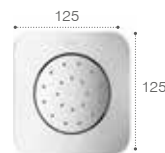

Body jet

Shower jet. EasyClean.
Chrome.
Ref. RF5B3778C00