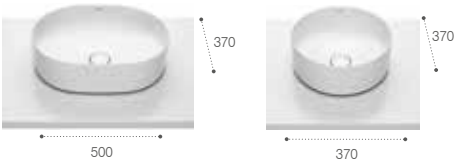

ROUND ▶

On-countertop basin

Fineceramic Basin
Ref. RS327520000

Fineceramic Basin
Ref. RS327523000