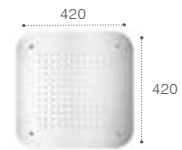

Ceiling-mounted shower head

Chrome
Ref. RF5B9378C00