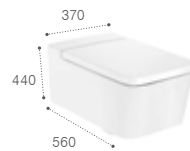

Inspira rimless wall-hung WC | Square

Rimless wall-hung
Ref. RS346537000

Soft-Close Seat and Cover
Ref. RA80153200B