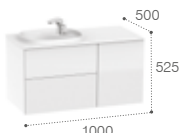

Dimensions in mm.

FURNITURE & BASINS

Beyond

Unik

A	800	600
B	525	525

800mm
Ref. RA851357806 (White)
Ref. RA851357402 (City Oak)

600mm
Ref. RA851356806 (White)
Ref. RA851356402 (City Oak)

Unik