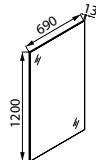

Alba

In-Wash® Alba (Integrated WC)

In-Wash electronic floor standing WC (Black)
Ref. RS811361300

In-Wash electronic floor standing WC (Golden)
Ref. RS81136130G

In-Wash electronic floor standing WC (Silver Grey)
Ref. RS81136130S

Air & Water Massage bath

Cascade flow bath
Ref. RW248309001

Furniture

Base unit vanity
Ref. RA856795346

Base unit table top
Ref. RA856940357

(Base unit to be ordered with table top and countertop basin)

Mirror

Ref. RA812251000