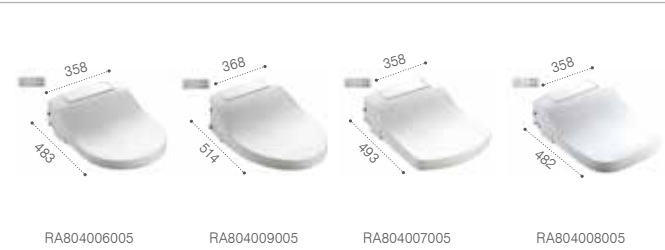

2.2 Premium version