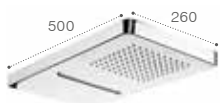

Wall-mounted shower head with waterfall

Chrome
Ref. RF5A9978C00