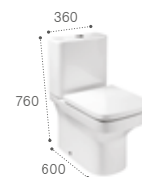

Close-coupled WC

Box-rim WC pan with floor fixing kit
Ref. RS342785000

Cistern with 4.5/3 litre chrome push button
Ref. RS341788000

Soft-close seat and cover (top fixing)
Ref. RA801782004