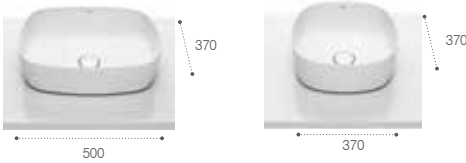

SOFT ▶

On-countertop basin

Fineceramic Basin
Ref. RS327500000

Fineceramic Basin
Ref. RS327502000