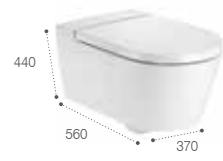

Rimless wall-hung WC

Wall-hung WC
Ref. RS346527000

Soft-Close Seat Cover
Ref. RA80152200B