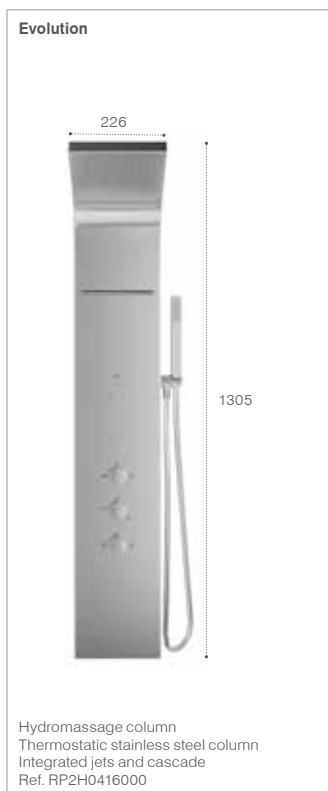

Bisel hand-showers

<p>Hand-Shower</p>  <p>Bisel hand-shower Ref. RF5B9047C00</p> <p>1.70 mts chromed brass shower hose Ref. RF5B2115C00</p> <p>Fixed bracket Ref. RF526704010</p>
--

Essential 2.0

Evolution