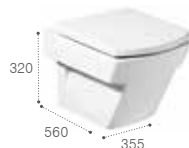

Wall-hung WC

Box-rim WC pan
Ref. RS34662E000

Soft-close seat and cover
Ref. RA80162C004