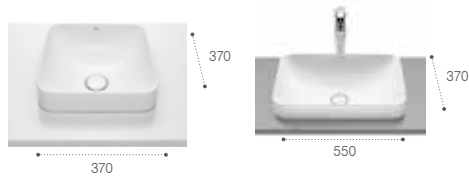

Semi-insert basin (N)

Fineceramic Basin
Ref. RS32753R000

Fineceramic Basin
Ref. RS327534000