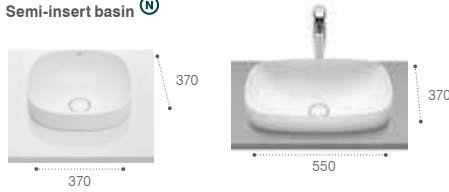

Semi-insert basin (N)

Fineceramic Basin
Ref. RS32750R000

Fineceramic Basin
Ref. RS327504000