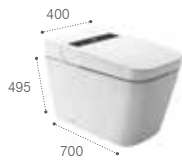

In-Wash® Alba (Integrated WC)