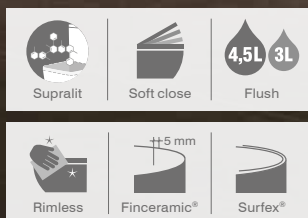

Vitreous china available in White. Dimensions in mm. Seat, cover and back available in finishes

Replace (.) (00) for White (17) for Pergamon Pearl.

Beyond

<p>Totem basin</p> <p>Ref. RS3270B0000</p>	<p>Wall-hung basin</p> <p>Ref. RS3270B1000</p>	
<p>Over countertop basins</p> <p>Ref. RS3270B8000 Ref. RS3270B9000</p>		<p>In countertop basins</p> <p>Ref. RS3270B6000 Ref. RS3270B7000</p>
<p>Floor Mounted Rimless Close-coupled WC</p> <p>4.5/3 L Bowl Ref. RS3420B9000 Cistern Ref. RS3410B1000 Seat and cover Ref. RA801B8200B</p>		<p>Back to wall rimless WC</p> <p>Bowl Ref. RS3470B7000 Seat and cover Ref. RA801B8200B</p>
<p>Wall-hung Rimless WC</p> <p>Bowl Ref. RS3460B7000 Seat and cover Ref. RA801B8200B</p>		<p>Surfex® bath</p> <p>Without tapholes Ref. RW248453000 With tapholes Ref. RW248452000</p>
<p>Unik (Base unit with 2 drawers and Finceramic® basin)</p> <p>800mm Ref. RA851357806 (White) 600mm Ref. RA851356806 (White) Ref. RA851357402 (City Oak) Ref. RA851356402 (City Oak)</p>		<p>Unik (Base unit with 2 drawers and door and Surfex® basin)</p> <p>Ref. RA851389806 (White) Ref. RA851389402 (City Oak)</p>
<p>Column unit</p> <p>Ref. RA857237806 (White) Ref. RA857237402 (City Oak)</p>		<p>Furniture Finishes</p> <p>White 806 City Oak 402</p>