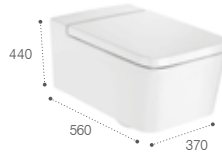

Rimless wall-hung WC

Wall-hung WC
Ref. RS346537000

Soft-Close Seat Cover
Ref. RA80153200B