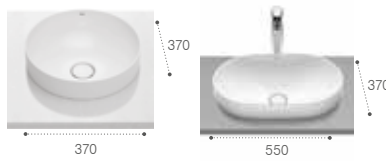

Semi-insert basin (N)

Fineceramic Basin
Ref. RS32752R000

Fineceramic Basin
Ref. RS327527000