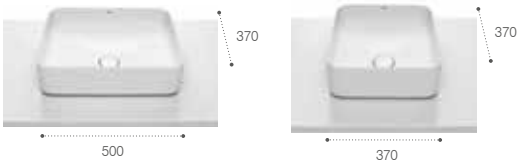

Inspira

 Rimless	 Fincerami®	 Compact	 Soft close	 4.5L 3L Flush
---	---	--	---	---

Dimensions in mm. LED mirror coming soon.

SQUARE ▶

On-countertop basin

Fineceramic Basin
Ref. RS327530000

Fineceramic Basin
Ref. RS327532000