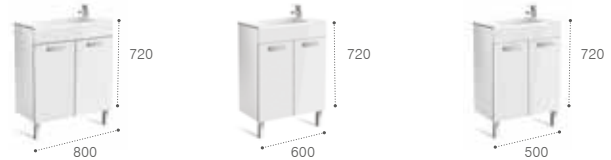

Base unit door with basin

White
Ref. RA855903806
Wenge
Ref. RA855903154

White
Ref. RA855901806
Wenge
Ref. RA855901154

White
Ref. RA855900806
Wenge
Ref. RA855900154

Furniture finishes

White
806

Wenge
154