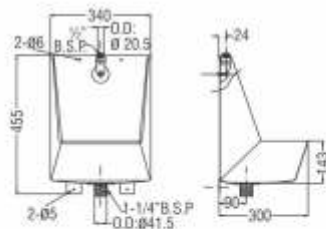

455 x 340 x 300 mm
18 x 13 1/2 x 12 inch

Satin
15700/-