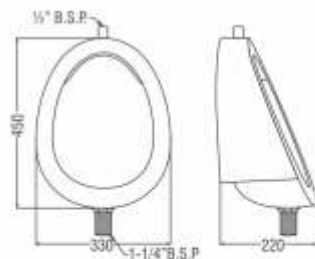

Single lever mixer with extractable shower and diverter

Height	Width	Diameter	M.R.P. (₹)
120 mm	220 mm	Ø54 mm	12815/-

Ivory

Single lever mixer with turning spout

Height	Width	Diameter	M.R.P. (₹)
180 mm	220 mm	Ø50 mm	7375/-

Introducing first time in India

Bathroom
RANGE

Bathroom Range

Model Name

Overall size

M.R.P. (₹)

Capri

Design Regd.