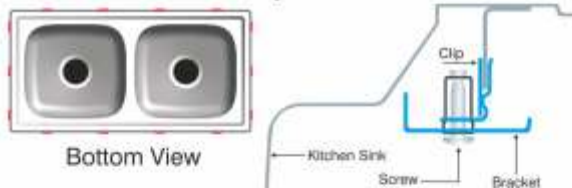

Products approved by Bureau of Indian Standards.

Inset

Inset Models

Models Size (in Inches)	M.R.P. (₹)		
	Glossy	Satin	Anti-Scratch
Elegance Unique Small (36 x 20)	10010/-	10285/-	14820/-
Fabulous Big (48 x 20)	16150/-	16425/-	23285/-
Fabulous Small (41 x 20)	12335/-	12610/-	17755/-
Fantasy Big (34 x 20)	11480/-	11755/-	16525/-
Fantasy Small (30 x 20)	9705/-	9980/-	13950/-
Super Slider Big (33½ x 20)	14965/-	15240/-	21570/-
Galaxy (41 x 20)	14360/-	14640/-	21845/-
Graceful Glory Big (45 x 20 x 8)	12560/-	12875/-	NA
Trion Plain (20 x 20)	7550/-	7825/-	NA
Trion Elegance (36 x 20)	12055/-	12335/-	NA
Graceful Elegance Mini (46 x 20)	12235/-	12515/-	19050/-
Fabulous Unique (45 x 20)	21695/-	21975/-	32380/-
Elegance Large (45 x 20)	9120/-	9395/-	13495/-
Elegance Big (41 x 20)	7375/-	7650/-	10880/-
Elegance Small (36 x 18)	6140/-	6425/-	9035/-
Inset Super (24 x 20)	5545/-	5685/-	8130/-
Inset Large (24 x 18)	5470/-	5605/-	8045/-
Inset Big (21 x 18)	4655/-	4790/-	6815/-

Inset Sink Fitting Instructions

Step - 1

Place the sink in upside down position. Then attach clips into rectangular slots of the rim along the border, as shown in the sketch.

Step - 2

Refer the sketch & make cut out in the Tabletop 10 MM less from each side than the outer size of sink. Make the step as shown in figure for flushing the sink border with Tabletop (if flushing is required)