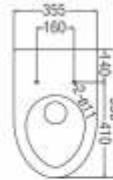

550 x 330 x 275 mm
21 1/2 x 13 x 10 3/4 inch

Satin
31800/-

Model Name

Overall size

M.R.P. (₹)

 Bluma

Design Regd.

380 x 355 x 550 mm
15 x 14 x 21¾ inch