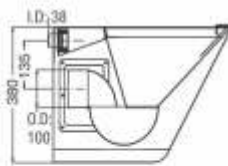

550 x 330 x 275 mm
21 1/2 x 13 x 10 3/4 inch

Satin
31800/-

Model Name

Overall size

M.R.P. (₹)

 Bluma

Design Regd.

380 x 355 x 550 mm
15 x 14 x 21¾ inch