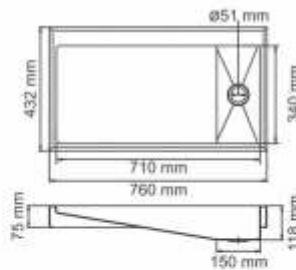

Wash
Basin
RANGE

Pearl Range

Model Name	Overall size	Bowl size	Depth	M.R.P. (₹)	
				Glossy	Satin
Wonder Wash 	565 mm x 476 mm 22¼ inch x 18¾ inch	490 mm x 343 mm 19¼ inch x 13½ inch	160 mm 6¼ inch	4920/-	5065/-
Globus 	Ø450 mm Ø17¾ inch	Ø380 mm Ø15 inch	125 mm 5 inch	2260/-	2400/-
Globus Delux 	Big Ø510 mm Ø20 inch	Ø410 mm Ø16 inch	150 mm 6 inch	3145/-	3290/-
	Small Ø420 mm Ø16½ inch	Ø330 mm Ø13 inch	150 mm 6 inch	2900/-	3040/-
Globus Deep 	Big Ø450 mm Ø17¾ inch	Ø380 mm Ø15 inch	160 mm 6¼ inch	2950/-	3095/-
	Small Ø380 mm Ø15 inch	Ø330 mm Ø13 inch	150 mm 6 inch	2755/-	2895/-

Oscar

Overall size	M.R.P. (₹)	
	Glossy	Satin
735 mm x 381 mm 29 inch x 15 inch	5110/-	5250/-

Above prices of Oscar is for stand only.

Wash Basin Range

Model Name

Overall size

Bowl size

M.R.P. (₹)

Dora

Design Regd.
1.2 mm Thickness

450 x 450 mm
17¾ x 17¾ inch

395 x 325 x 123 mm
15½ x 12¾ x 4¾ inch

Glossy
27195/-

Domita Big

Design Regd.
1.2 mm Thickness

760 x 432 mm
30 x 17 inch

710 x 340 x 118 mm
28 x 13½ x 4½ inch

Satin
27190/-

Domita Small

Design Regd.
1.2 mm Thickness

510 x 410 mm
20 x 16 inch

460 x 330 x 118 mm
18 x 13 x 4½ inch

Satin
20740/-

Wash Basin Range