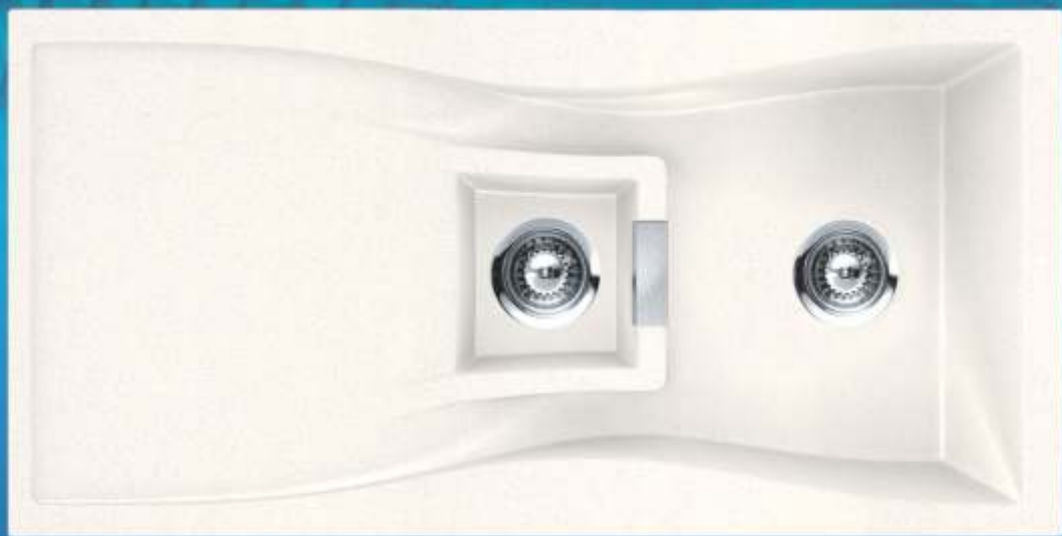

YOU'LL SIMPLY FALL IN LOVE!

FEATURES

- Made from granite, ultra-granite and quartz compound material
- Optimum hygiene protection (dirt simply runs off)
- Naturally antibacterial
- Robust and easy to clean
- Food safe

THE WORLD OF COLOURFUL SINKS

Quartz
RANGE