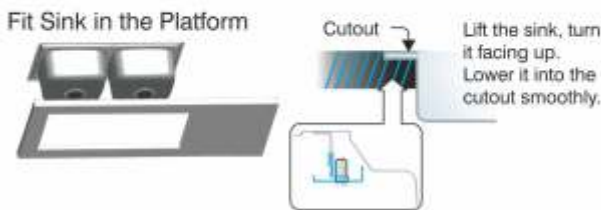

Inset

Inset Models

Models Size (in Inches)	M.R.P. (₹)		
	Glossy	Satin	Anti-Scratch
Elegance Unique Small (36 x 20)	10010/-	10285/-	14820/-
Fabulous Big (48 x 20)	16150/-	16425/-	23285/-
Fabulous Small (41 x 20)	12335/-	12610/-	17755/-
Fantasy Big (34 x 20)	11480/-	11755/-	16525/-
Fantasy Small (30 x 20)	9705/-	9980/-	13950/-
Super Slider Big (33½ x 20)	14965/-	15240/-	21570/-
Galaxy (41 x 20)	14360/-	14640/-	21845/-
Graceful Glory Big (45 x 20 x 8)	12560/-	12875/-	NA
Trion Plain (20 x 20)	7550/-	7825/-	NA
Trion Elegance (36 x 20)	12055/-	12335/-	NA
Graceful Elegance Mini (46 x 20)	12235/-	12515/-	19050/-
Fabulous Unique (45 x 20)	21695/-	21975/-	32380/-
Elegance Large (45 x 20)	9120/-	9395/-	13495/-
Elegance Big (41 x 20)	7375/-	7650/-	10880/-
Elegance Small (36 x 18)	6140/-	6425/-	9035/-
Inset Super (24 x 20)	5545/-	5685/-	8130/-
Inset Large (24 x 18)	5470/-	5605/-	8045/-
Inset Big (21 x 18)	4655/-	4790/-	6815/-

Inset Sink Fitting Instructions

Step - 1

Place the sink in upside down position. Then attach clips into rectangular slots of the rim along the border, as shown in the sketch.

Step - 2

Refer the sketch & make cut out in the Tabletop 10 MM less from each side than the outer size of sink. Make the step as shown in figure for flushing the sink border with Tabletop (if flushing is required)

Step - 3

Step - 4

Turn the bracket of the clip 90 degrees so that the teeth of clips are under the tabletop. First tighten the center clips of each roll and then move to the outside clips. All clips must be tightened evenly. Do not over tighten the clips as damage can result.