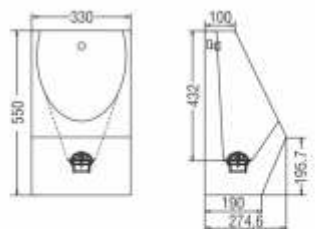

Single lever mixer with extractable shower and diverter

Height	Width	Diameter	M.R.P. (₹)
120 mm	220 mm	Ø54 mm	12815/-

Ivory

Single lever mixer with turning spout

Height	Width	Diameter	M.R.P. (₹)
180 mm	220 mm	Ø50 mm	7375/-

460 x 330 x 220 mm
17 3/4 x 13 x 8 1/2 inch

Satin
11895/-

Cory

Design Regd.

455 x 340 x 300 mm
18 x 13 1/2 x 12 inch

Satin
15700/-

Clair

Design Regd.

550 x 330 x 275 mm
21 1/2 x 13 x 10 3/4 inch

Satin
31800/-

Model Name

Overall size

M.R.P. (₹)

 Bluma

Design Regd.

380 x 355 x 550 mm
15 x 14 x 21¾ inch