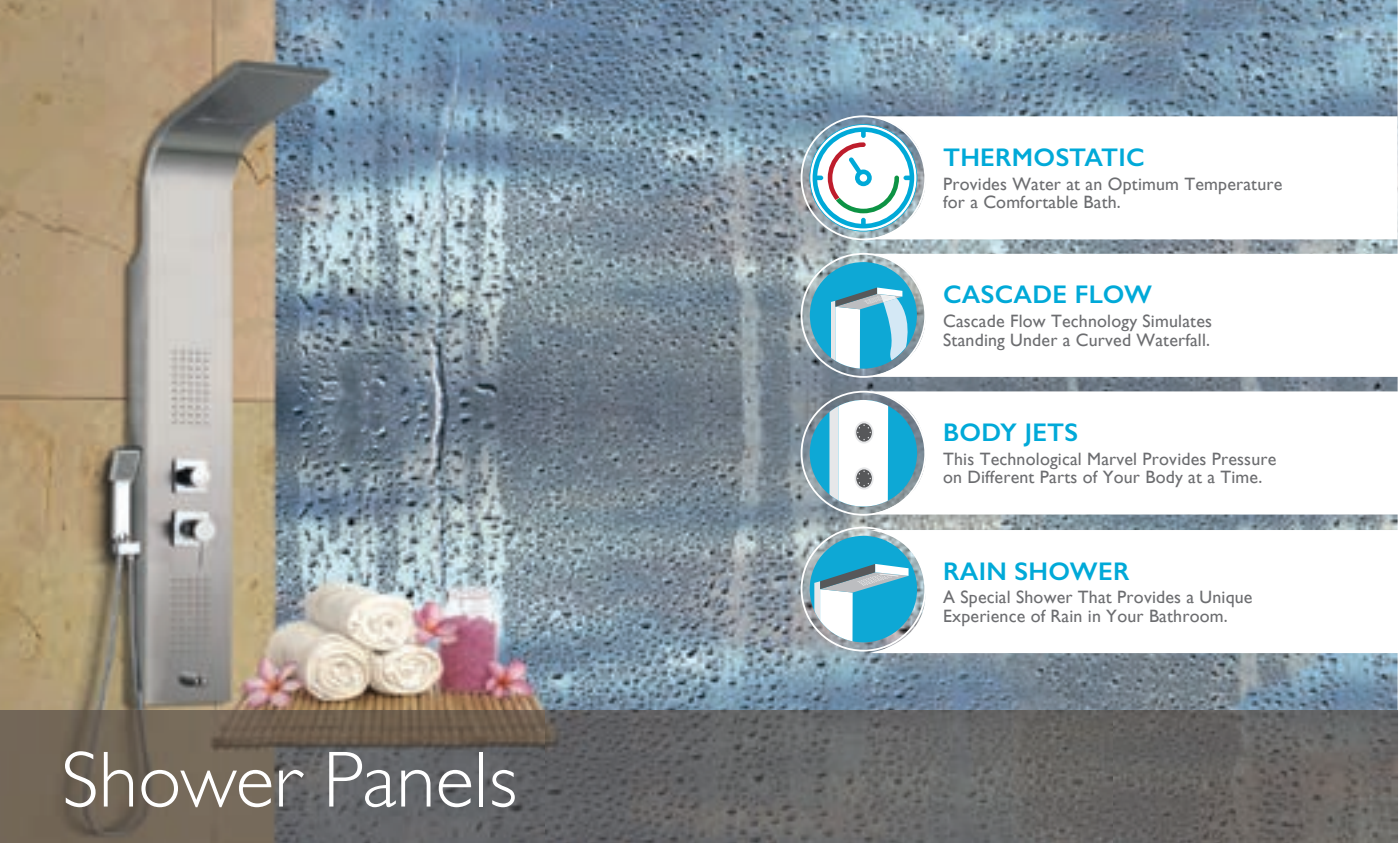

THERMOSTATIC

Provides Water at an Optimum Temperature for a Comfortable Bath.

CASCADE FLOW

Cascade Flow Technology Simulates Standing Under a Curved Waterfall.

BODY JETS

This Technological Marvel Provides Pressure on Different Parts of Your Body at a Time.

RAIN SHOWER

A Special Shower That Provides a Unique Experience of Rain in Your Bathroom.

Shower Panels

In-Wall Thermostatic Panel

Mystic

C883799 Mystic
with Cascade Waterfall / Rain Shower
₹ 41,480